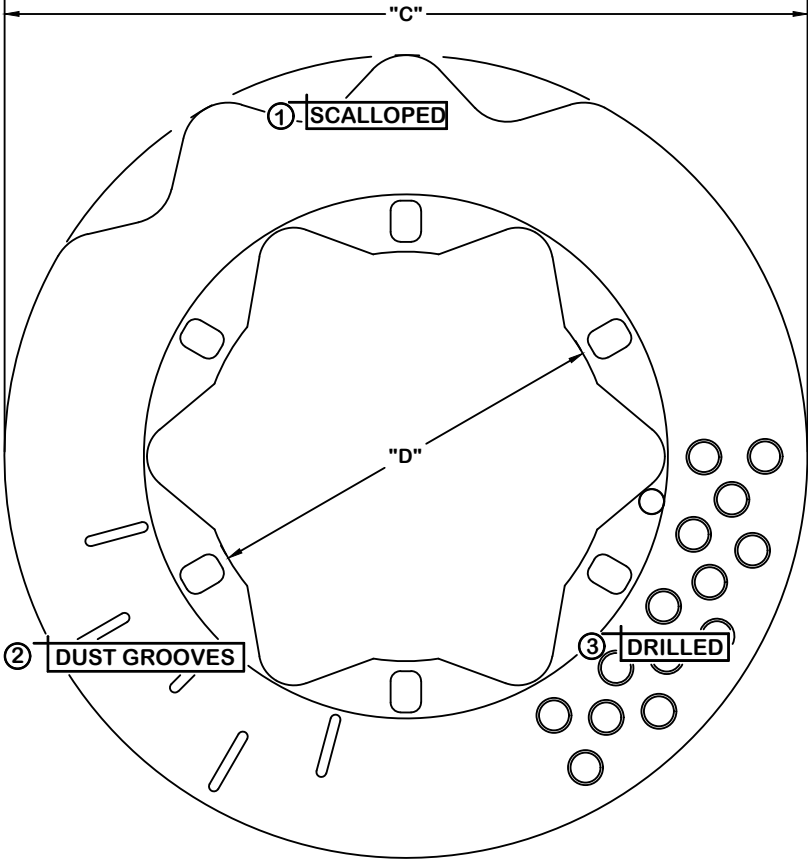

VAN DIEMEM
 YEAR 1994 to PRESENT
 LD-19 LD-20

DIMENSION	
A	
B	
C	
D	

OPTIONS		X IN THE BOX	
1	SCALLOPS ONLY		
2	DUST GROOVES ONLY		
3	DRILL ONLY		
1&2	SCALLOPS & DUST GROOVES		
1&3	SCALLOPS & DRILL		
4	BLANK ROTOR ONLY		